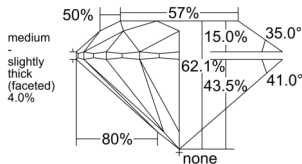

GIA®

FACSIMILE

GIA REPORT 7548969305

Verify this report at GIA.edu

GIA NATURAL DIAMOND DOSSIER®

April 06, 2026
GIA Report Number 7548969305
Shape and Cutting Style ..... Round Brilliant
Measurements ..... 4.40 - 4.42 x 2.74 mm

GRADING RESULTS

Carat Weight ..... 0.33 carat
Color Grade I
Clarity Grade VS1
Cut Grade ..... Excellent

ADDITIONAL GRADING INFORMATION

Polish ..... Excellent
Symmetry ..... Excellent
Fluorescence ..... Faint
Clarity Characteristics ..... Crystal, Pinpoint
Inscription(s): GIA 7548969305

PROPORTIONS

GRADING SCALES

GIA COLOR SCALE

COLOURLESS	D
	E
	F
	G
	H
	I
NEAR COLOURLESS	J
	K
	L
FAIN	M
	N
	O
	P
	Q
VERY LIGHT	R
	S
	T
	U
	V
	W
	X
	Y
LIGHT	Z

GIA CLARITY SCALE

FLAWLESS	INTERNAL FLAWLESS	
		FLAWLESS
VERY VERY SLIGHTLY INCLUDED	VVS₁	
	VVS₂	
VERY SLIGHTLY INCLUDED	VS₁	
	VS₂	
SLIGHTLY INCLUDED	SI₁	
	SI₂	
INCLUDED	I₁	
	I₂	
	I₃	

GIA CUT SCALE

EXCELLENT
VERY GOOD
GOOD
FAIR
POOR