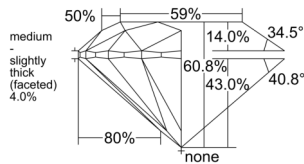

GIA®

FACSIMILE

GIA REPORT 7548978135

Verify this report at GIA.edu

GIA NATURAL DIAMOND DOSSIER®

April 07, 2026
GIA Report Number **7548978135**
Shape and Cutting Style ..... **Round Brilliant**
Measurements ..... **4.59 - 4.61 x 2.80 mm**

GRADING RESULTS

Carat Weight ..... **0.36 carat**
Color Grade ..... **G**
Clarity Grade **S11**
Cut Grade ..... **Excellent**

ADDITIONAL GRADING INFORMATION

Polish ..... **Excellent**
Symmetry ..... **Excellent**
Fluorescence ..... **None**
Clarity Characteristics..... **Crystal, Cloud, Feather**
Inscription(s): **GIA 7548978135**

PROPORTIONS

Profile to actual proportions

GRADING SCALES

GIA COLOR SCALE

COLOURESS	D
	E
	F
	G
	H
	I
	J
NEAR COLOURESS	K
	L
FAIN	M
	N
	O
	P
VERY LIGHT	Q
	R
	S
	T
	U
	V
	W
	X
	Y
LIGHT	Z

GIA CLARITY SCALE

FLAWLESS	VERY VERY SLIGHTLY INCLUDED	VS₁	VS₂	SI₁	SI₂	I₁	I₂	I₃	
									FLAWLESS
INTERNALLY FLAWLESS	VERY SLIGHTLY INCLUDED								

GIA CUT SCALE

EXCELLENT
VERY GOOD
GOOD
FAIR
POOR