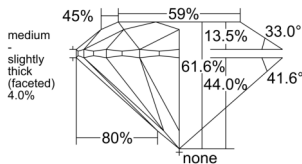

GIA®

FACSIMILE

GIA REPORT 7548978345

Verify this report at GIA.edu

GIA NATURAL DIAMOND DOSSIER®

April 08, 2026
GIA Report Number 7548978345
Shape and Cutting Style ..... Round Brilliant
Measurements ..... 4.32 - 4.35 x 2.67 mm

GRADING RESULTS

Carat Weight ..... 0.30 carat
Color Grade ..... J
Clarity Grade VVS2
Cut Grade ..... Excellent

ADDITIONAL GRADING INFORMATION

Polish ..... Excellent
Symmetry ..... Excellent
Fluorescence ..... None
Clarity Characteristics ..... Cloud, Pinpoint
Inscription(s): GIA 7548978345

PROPORTIONS

Profile to actual proportions

GRADING SCALES

GIA COLOR SCALE

COLORESS	D
	E
	F
	G
	H
	I
	J
NEAR COLORESS	K
	L
FANIT	M
	N
	O
	P
	Q
VERY LIGHT	R
	S
	T
	U
	V
	W
	X
	Y
LIGHT	Z

GIA CLARITY SCALE

	FLAWLESS
	INTERNALLY FLAWLESS
VERY VERY SLIGHTLY INCLUDED	VVS₁
	VVS₂
VERY SLIGHTLY INCLUDED	VS₁
	VS₂
SLIGHTLY INCLUDED	SI₁
	SI₂
	I₁
	I₂
INCLUDED	I₃

GIA CUT SCALE

	EXCELLENT
	VERY GOOD
	GOOD
	FAIR
	POOR