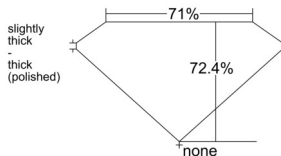

GIA®

FACSIMILE

GIA REPORT 7548979243

Verify this report at GIA.edu

GIA NATURAL DIAMOND DOSSIER®

April 07, 2026
GIA Report Number 7548979243
Shape and Cutting Style ..... Square Modified Brilliant
Measurements ..... 4.57 x 4.51 x 3.27 mm

GRADING RESULTS

Carat Weight ..... 0.58 carat
Color Grade I
Clarity Grade VVS2

ADDITIONAL GRADING INFORMATION

Polish ..... Excellent
Symmetry ..... Very Good
Fluorescence ..... Medium Blue
Clarity Characteristics ..... Cloud, Pinpoint
Inscription(s): GIA 7548979243

PROPORTIONS

Profile not to actual proportions

GRADING SCALES

GIA COLOR SCALE		GIA CLARITY SCALE			
COLORLESS	D	VERY VERY SLIGHTLY INCLUDED	FLAWLESS		
	E		INTERNALLY FLAWLESS		
	F		VVS₁		
	NEAR COLORLESS	G	VVS₂		
		H	VERY SLIGHTLY INCLUDED	VS₁	
		I		VS₂	
		FAINT	J	SLIGHTLY INCLUDED	SI₁
			K		SI₂
	L		INCLUDED		I₁
	M			I₂	
N	I₃				
VERY LIGHT	O				
LIGHT	P				
	Q				
	R				
	S				
	T				
	U				
	V				
	Z