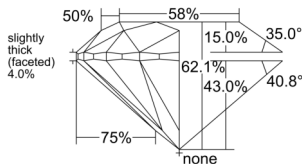

GIA®

FACSIMILE

GIA NATURAL DIAMOND DOSSIER®

April 07, 2026
GIA Report Number 7548981497
Shape and Cutting Style ..... Round Brilliant
Measurements ..... 5.64 - 5.68 x 3.52 mm

GRADING RESULTS

Carat Weight ..... 0.70 carat
Color Grade ..... G
Clarity Grade VS1
Cut Grade ..... Excellent

ADDITIONAL GRADING INFORMATION

Polish ..... Excellent
Symmetry ..... Excellent
Fluorescence ..... None
Clarity Characteristics ..... Cloud, Needle
Inscription(s): GIA 7548981497

GIA REPORT 7548981497

Verify this report at GIA.edu

PROPORTIONS

Profile to actual proportions