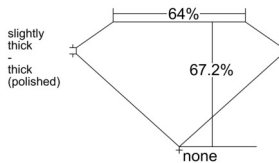

GIA®

FACSIMILE

GIA REPORT 7548983079

Verify this report at GIA.edu

GIA NATURAL DIAMOND DOSSIER®

April 08, 2026
GIA Report Number 7548983079
Shape and Cutting Style ..... Emerald Cut
Measurements ..... 5.77 x 4.05 x 2.72 mm

GRADING RESULTS

Carat Weight ..... 0.62 carat
Color Grade ..... F
Clarity Grade VS2

ADDITIONAL GRADING INFORMATION

Polish ..... Excellent
Symmetry ..... Excellent
Fluorescence ..... None
Clarity Characteristics ..... Crystal
Inscription(s): GIA 7548983079

PROPORTIONS

Profile not to actual proportions

GRADING SCALES

GIA COLOR SCALE		GIA CLARITY SCALE			
COLORLESS	D	VERY VERY SLIGHTLY INCLUDED	FLAWLESS		
	E		INTERNALLY FLAWLESS		
	F	VERY SLIGHTLY INCLUDED	VVS₁		
	G		VVS₂		
	H		VS₁		
	NEAR COLORLESS	I	SLIGHTLY INCLUDED	VS₂	
		J		SI₁	
		FAINT	K	INCLUDED	SI₂
			L		I₁
			M		I₂
VERT LIGHT	N	LIGHT	I₃		
	O				
	P				
	Q				
	R