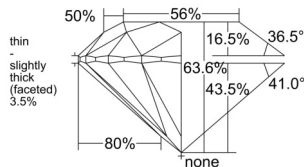

GIA®

FACSIMILE

GIA REPORT 7548985676

Verify this report at GIA.edu

GIA NATURAL DIAMOND DOSSIER®

April 07, 2026
GIA Report Number 7548985676
Shape and Cutting Style ..... Round Brilliant
Measurements ..... 5.59 - 5.66 x 3.58 mm

GRADING RESULTS

Carat Weight ..... 0.70 carat
Color Grade ..... D
Clarity Grade S11
Cut Grade ..... Excellent

ADDITIONAL GRADING INFORMATION

Polish ..... Excellent
Symmetry ..... Very Good
Fluorescence ..... None
Clarity Characteristics ..... Cloud, Crystal
Inscription(s): GIA 7548985676

PROPORTIONS

Profile to actual proportions