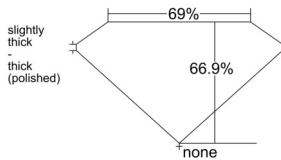

GIA®

FACSIMILE

GIA REPORT 7551005289

Verify this report at GIA.edu

GIA NATURAL DIAMOND DOSSIER®

April 10, 2026
GIA Report Number 7551005289
Shape and Cutting Style ..... **Cut-Cornered Rectangular Modified Brilliant**
Measurements ..... 6.09 x 4.50 x 3.01 mm

GRADING RESULTS

Carat Weight ..... 0.72 carat
Color Grade I
Clarity Grade VS1

ADDITIONAL GRADING INFORMATION

Polish ..... Excellent
Symmetry ..... Excellent
Fluorescence ..... Medium Blue
Clarity Characteristics ..... Crystal, Cloud, Pinpoint
Inscription(s): GIA 7551005289

PROPORTIONS

Profile not to actual proportions

GRADING SCALES

GIA COLOR SCALE		GIA CLARITY SCALE			
COLORLESS	D	VERY VERY SLIGHTLY INCLUDED	FLAWLESS		
	E		INTERNALLY FLAWLESS		
	F	VERY SLIGHTLY INCLUDED	VVS₁		
	G		VVS₂		
	H		VS₁		
	NEAR COLORLESS	I	SLIGHTLY INCLUDED	VS₂	
		J		SI₁	
		FAINT	K	INCLUDED	SI₂
			L		I₁
			M		I₂
VERY LIGHT	N	LIGHT	I₃		
	O				
	P				
	Q				
	R