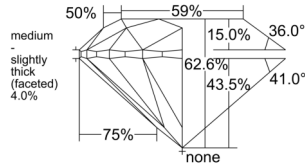

GIA®

FACSIMILE

GIA REPORT

7551021041

Verify this report at GIA.edu

GIA NATURAL DIAMOND DOSSIER®

April 13, 2026
GIA Report Number 7551021041
Shape and Cutting Style ..... Round Brilliant
Measurements ..... 5.59 - 5.65 x 3.52 mm

GRADING RESULTS

Carat Weight ..... 0.70 carat
Color Grade ..... G
Clarity Grade VS1
Cut Grade ..... Excellent

ADDITIONAL GRADING INFORMATION

Polish ..... Excellent
Symmetry ..... Excellent
Fluorescence ..... None
Clarity Characteristics..... Crystal, Cloud, Needle, Pinpoint
Inscription(s): GIA 7551021041

PROPORTIONS

Profile to actual proportions