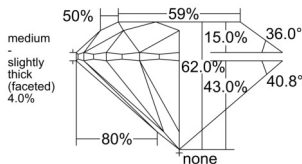

GIA®

FACSIMILE

GIA REPORT 7551033271

Verify this report at GIA.edu

GIA NATURAL DIAMOND DOSSIER®

April 15, 2026
GIA Report Number 7551033271
Shape and Cutting Style ..... Round Brilliant
Measurements ..... 4.74 - 4.76 x 2.94 mm

GRADING RESULTS

Carat Weight ..... 0.41 carat
Color Grade ..... E
Clarity Grade SI2
Cut Grade ..... Excellent

ADDITIONAL GRADING INFORMATION

Polish ..... Excellent
Symmetry ..... Excellent
Fluorescence ..... None
Clarity Characteristics ..... Cloud, Crystal
Inscription(s): GIA 7551033271

PROPORTIONS

Profile to actual proportions

GRADING SCALES

GIA COLOR SCALE

COLOREDNESS	D
	E
	F
	G
	H
	I
	J
NEAR COLORLESS	K
	L
FAIN	M
	N
	O
	P
VERY LIGHT	Q
	R
	S
	T
	U
	V
LIGHT	W
	X
	Y
	Z

GIA CLARITY SCALE

FLAWLESS	INTERNAL FLAWLESS	
		FLAWLESS
VERY VERY SLIGHTLY INCLUDED	VVS₁	
	VVS₂	
VERY SLIGHTLY INCLUDED	VS₁	
	VS₂	
SLIGHTLY INCLUDED	SI₁	
	SI₂	
INCLUDED	I₁	
	I₂	
	I₃	

GIA CUT SCALE

EXCELLENT	
	VERY GOOD
GOOD	
FAIR	
POOR