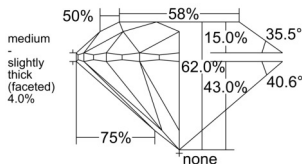

GIA®

FACSIMILE

GIA REPORT 7551051173

Verify this report at GIA.edu

GIA NATURAL DIAMOND DOSSIER®

April 16, 2026
GIA Report Number 7551051173
Shape and Cutting Style ..... Round Brilliant
Measurements ..... 4.48 - 4.49 x 2.78 mm

GRADING RESULTS

Carat Weight ..... 0.35 carat
Color Grade ..... F
Clarity Grade VS1
Cut Grade ..... Excellent

ADDITIONAL GRADING INFORMATION

Polish ..... Excellent
Symmetry ..... Excellent
Fluorescence ..... None
Clarity Characteristics ..... Cloud, Feather, Pinpoint
Inscription(s): GIA 7551051173

PROPORTIONS

Profile to actual proportions

GRADING SCALES

GIA COLOR SCALE	GIA CLARITY SCALE	GIA CUT SCALE	
D	FLAWLESS	EXCELLENT	
E	INTERNALLY FLAWLESS		
F		VVS₁	VERY GOOD
G	VVS₂		
H	VS₁	GOOD	
I	VS₂		
J	SI₁	FAIR	
K	SI₂		
L	I₁	POOR	
M			
N			
O	I₂		
P			
Q	I₃		
R			
S			
T			
U			
V			
W			
X			
Y			
Z