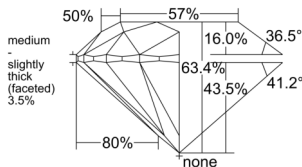

GIA®

FACSIMILE

GIA REPORT

7551052626

Verify this report at GIA.edu

GIA NATURAL DIAMOND DOSSIER®

April 16, 2026
GIA Report Number 7551052626
Shape and Cutting Style ..... Round Brilliant
Measurements ..... 5.86 - 5.90 x 3.72 mm

GRADING RESULTS

Carat Weight ..... 0.80 carat
Color Grade ..... E
Clarity Grade S11
Cut Grade ..... Excellent

ADDITIONAL GRADING INFORMATION

Polish ..... Excellent
Symmetry ..... Excellent
Fluorescence ..... None
Clarity Characteristics..... Cloud, Feather, Crystal
Inscription(s): GIA 7551052626

PROPORTIONS

GRADING SCALES

GIA COLOR SCALE

COLORLESS	D
	E
	F
	G
	H
	I
	J
NEAR COLORLESS	K
	L
FAIN	M
	N
	O
	P
VERY LIGHT	Q
	R
	S
	T
	U
	V
	W
	X
	Y
LIGHT	Z

GIA CLARITY SCALE

FLAWLESS	INTERNAL FLAWLESS	
		FLAWLESS
VERY VERY SLIGHTLY INCLUDED	VVS₁	
	VVS₂	
VERY SLIGHTLY INCLUDED	VS₁	
	VS₂	
SLIGHTLY INCLUDED	SI₁	
	SI₂	
INCLUDED	I₁	
	I₂	
	I₃	

GIA CUT SCALE

EXCELLENT
VERY GOOD
GOOD
FAIR
POOR