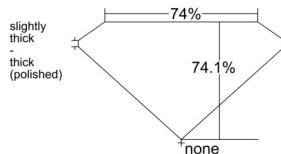

GIA®

FACSIMILE

GIA REPORT

7551071757

Verify this report at GIA.edu

GIA NATURAL DIAMOND DOSSIER®

April 27, 2026
GIA Report Number 7551071757
Shape and Cutting Style ..... Square Modified Brilliant
Measurements ..... 4.58 x 4.41 x 3.26 mm

GRADING RESULTS

Carat Weight ..... 0.56 carat
Color Grade ..... G
Clarity Grade VS1

ADDITIONAL GRADING INFORMATION

Polish ..... Excellent
Symmetry ..... Excellent
Fluorescence ..... None
Clarity Characteristics..... Crystal, Cloud, Needle, Pinpoint
Inscription(s): GIA 7551071757

PROPORTIONS

Profile not to actual proportions

GRADING SCALES

GIA COLOR SCALE		GIA CLARITY SCALE			
COLORLESS	D	VERY VERY SLIGHTLY INCLUDED	FLAWLESS		
	E		INTERNALLY FLAWLESS		
	F	VERY SLIGHTLY INCLUDED	VVS₁		
	G		VVS₂		
	H		VS₁		
	NEAR COLORLESS	I	SLIGHTLY INCLUDED	VS₂	
		J		SI₁	
		FAINT	K	INCLUDED	SI₂
			L		I₁
			M		I₂
N			I₃		
VERT LIGHT	O	LIGHT			
	P				
	Q				
	R				
	S				
	T				
LIGHT	U				
	V				
	W				
	X				
Y					
Z