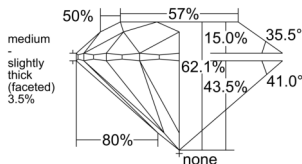

GIA®

FACSIMILE

GIA REPORT 7551112245

Verify this report at GIA.edu

GIA NATURAL DIAMOND DOSSIER®

April 24, 2026
GIA Report Number 7551112245
Shape and Cutting Style ..... Round Brilliant
Measurements ..... 4.47 - 4.49 x 2.78 mm

GRADING RESULTS

Carat Weight ..... 0.34 carat
Color Grade ..... E
Clarity Grade VS1
Cut Grade ..... Excellent

ADDITIONAL GRADING INFORMATION

Polish ..... Excellent
Symmetry ..... Excellent
Fluorescence ..... Faint
Clarity Characteristics ..... Needle, Pinpoint
Inscription(s): GIA 7551112245

PROPORTIONS

GRADING SCALES

GIA COLOR SCALE

COLORLESS	D
	E
	F
	G
	H
	I
	J
NEAR COLORLESS	K
	L
	M
FAIN	N
	O
	P
	Q
VERY LIGHT	R
	S
	T
	U
	V
	W
	X
	Y
LIGHT	Z

GIA CLARITY SCALE

FLAWLESS	INTERNAL FLAWLESS	
		FLAWLESS
VERY VERY SLIGHTLY INCLUDED	VVS₁	
	VVS₂	
VERY SLIGHTLY INCLUDED	VS₁	
	VS₂	
SLIGHTLY INCLUDED	SI₁	
	SI₂	
INCLUDED	I₁	
	I₂	
	I₃	

GIA CUT SCALE

EXCELLENT
VERY GOOD
GOOD
FAIR
POOR