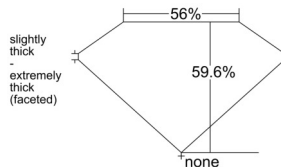

GIA®

FACSIMILE

GIA REPORT

7551140738

Verify this report at GIA.edu

GIA NATURAL DIAMOND DOSSIER®

May 02, 2026
GIA Report Number 7551140738
Shape and Cutting Style ..... Heart Brilliant
Measurements ..... 5.01 x 5.83 x 3.47 mm

GRADING RESULTS

Carat Weight ..... 0.60 carat
Color Grade ..... K
Clarity Grade VVS2

ADDITIONAL GRADING INFORMATION

Polish ..... Excellent
Symmetry ..... Excellent
Fluorescence ..... None
Clarity Characteristics..... Feather, Pinpoint, Internal Graining
Inscription(s): GIA 7551140738

PROPORTIONS

Profile not to actual proportions

GRADING SCALES

GIA COLOR SCALE		GIA CLARITY SCALE		
COLORLESS	D	VERY VERY SLIGHTLY INCLUDED	FLAWLESS	
	E		INTERNALLY FLAWLESS	
	F		VVS₁	
	G		VVS₂	
	NEAR COLORLESS	H	VERY SLIGHTLY INCLUDED	VS₁
		I		VS₂
		J	SLIGHTLY INCLUDED	I₁
		K		I₂
		L		I₃
		M		
FAINT	N	INCLUDED		
	O			
	P			
	Q			
	R			
	S			
	T			
	U			
LIGHT	V			
	W			
	X			
	Y			
Z