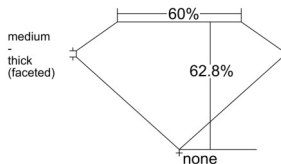

GIA®

FACSIMILE

GIA REPORT

7551147241

Verify this report at GIA.edu

GIA NATURAL DIAMOND DOSSIER®

April 30, 2026
GIA Report Number 7551147241
Shape and Cutting Style ..... Marquise Brilliant
Measurements ..... 7.42 x 3.89 x 2.45 mm

GRADING RESULTS

Carat Weight ..... 0.40 carat
Color Grade ..... D
Clarity Grade VS1

ADDITIONAL GRADING INFORMATION

Polish ..... Excellent
Symmetry ..... Very Good
Fluorescence ..... Faint
Clarity Characteristics..... Crystal, Indented Natural
Inscription(s): GIA 7551147241

PROPORTIONS

Profile not to actual proportions

GRADING SCALES

GIA COLOR SCALE		GIA CLARITY SCALE	
COLORLESS	D	VERY VERY SLIGHTLY INCLUDED	FLAWLESS
	E		INTERNALLY FLAWLESS
	F		VVS₁
	G		VVS₂
	H		VS₁
	I		VS₂
	J		SI₁
	K		SI₂
	L		I₁
	M		I₂
NEAR COLORLESS	N	SLIGHTLY INCLUDED	I₃
	O		
	P		
	Q		
FAINT	R		
	S		
	T		
	U		
VERY LIGHT	V		
	W		
	X		
	Y		
LIGHT	Z