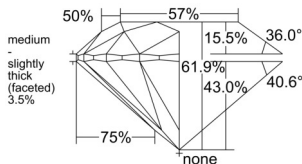

GIA®

FACSIMILE

GIA REPORT

7551161761

Verify this report at GIA.edu

GIA NATURAL DIAMOND DOSSIER®

May 03, 2026
GIA Report Number 7551161761
Shape and Cutting Style ..... Round Brilliant
Measurements ..... 5.90 - 5.95 x 3.67 mm

GRADING RESULTS

Carat Weight ..... 0.80 carat
Color Grade ..... G
Clarity Grade VS1
Cut Grade ..... Excellent

ADDITIONAL GRADING INFORMATION

Polish ..... Excellent
Symmetry ..... Excellent
Fluorescence ..... Medium Blue
Clarity Characteristics..... Cloud, Crystal, Needle, Pinpoint
Inscription(s): GIA 7551161761

PROPORTIONS

Profile to actual proportions

GRADING SCALES

GIA COLOR SCALE	GIA CLARITY SCALE	GIA CUT SCALE
COLOURLESS	FLAWLESS	EXCELLENT
D	INTERNALLY FLAWLESS	
E	VVS₁	VERY GOOD
F		
G	VVS₂	GOOD
H	VS₁	
I	VS₂	FAIR
J	SI₁	
K	SI₂	POOR
L	I₁	
M	I₂	
N	I₃	
O		
P		
Q		
R		
S		
T		
U		
V		
W		
X		
Y		
Z