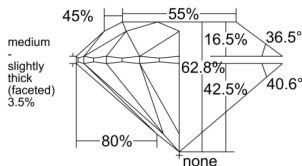

GIA®

FACSIMILE

GIA REPORT 7551164255

Verify this report at GIA.edu

GIA NATURAL DIAMOND DOSSIER®

May 04, 2026
GIA Report Number 7551164255
Shape and Cutting Style ..... Round Brilliant
Measurements ..... 5.04 - 5.07 x 3.18 mm

GRADING RESULTS

Carat Weight ..... 0.50 carat
Color Grade ..... D
Clarity Grade VS2
Cut Grade ..... Excellent

ADDITIONAL GRADING INFORMATION

Polish ..... Excellent
Symmetry ..... Excellent
Fluorescence ..... Strong Blue
Clarity Characteristics ..... Cloud, Crystal
Inscription(s): GIA 7551164255

PROPORTIONS

Profile to actual proportions