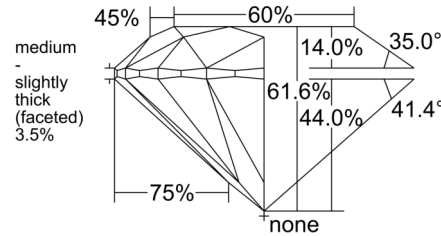

GIA NATURAL DIAMOND GRADING REPORT

May 05, 2026
 GIA Report Number 7551167165
 Shape and Cutting Style Round Brilliant
 Measurements 7.01 - 7.04 x 4.33 mm

GRADING RESULTS

Carat Weight 1.32 carat
 Color Grade H
 Clarity Grade VS1
 Cut Grade Excellent

PROPORTIONS

Profile to actual proportions

CLARITY CHARACTERISTICS

KEY TO SYMBOLS*

-  Cloud
-  Crystal
-  Needle
-  Natural

* Red symbols denote internal characteristics (inclusions). Green or black symbols denote external characteristics (blemishes). Diagram is an approximate representation of the diamond, and symbols shown indicate type, position, and approximate size of clarity characteristics. All clarity characteristics may not be shown. Details of finish are not shown.