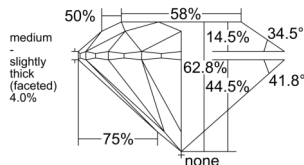

GIA®

FACSIMILE

GIA REPORT

7551171258

Verify this report at GIA.edu

GIA NATURAL DIAMOND DOSSIER®

May 05, 2026
GIA Report Number 7551171258
Shape and Cutting Style ..... Round Brilliant
Measurements ..... 4.73 - 4.74 x 2.97 mm

GRADING RESULTS

Carat Weight ..... 0.41 carat
Color Grade I
Clarity Grade VS1
Cut Grade ..... Excellent

ADDITIONAL GRADING INFORMATION

Polish ..... Excellent
Symmetry ..... Excellent
Fluorescence ..... None
Clarity Characteristics ..... Cloud, Pinpoint
Inscription(s): GIA 7551171258

PROPORTIONS

Profile to actual proportions

GRADING SCALES

GIA COLOR SCALE

COLOREDNESS	D
	E
	F
	G
	H
	I
	J
NEAR COLORLESS	K
	L
FAIN	M
	N
	O
	P
VERY LIGHT	Q
	R
	S
	T
	U
	V
	W
	X
	Y
LIGHT	Z

GIA CLARITY SCALE

FLAWLESS	INTERNAL FLAWLESS	
		FLAWLESS
VERY VERY SLIGHTLY INCLUDED	VVS₁	
	VVS₂	
VERY SLIGHTLY INCLUDED	VS₁	
	VS₂	
SLIGHTLY INCLUDED	SI₁	
	SI₂	
INCLUDED	I₁	
	I₂	
	I₃	

GIA CUT SCALE

EXCELLENT
VERY GOOD
GOOD
FAIR
POOR