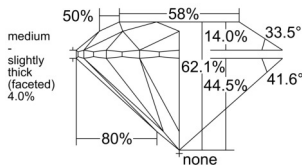

GIA®

FACSIMILE

GIA REPORT 7551171548

Verify this report at GIA.edu

GIA NATURAL DIAMOND DOSSIER®

May 05, 2026
GIA Report Number 7551171548
Shape and Cutting Style ..... Round Brilliant
Measurements ..... 4.42 - 4.44 x 2.75 mm

GRADING RESULTS

Carat Weight ..... 0.33 carat
Color Grade ..... K
Clarity Grade VS1
Cut Grade ..... Excellent

ADDITIONAL GRADING INFORMATION

Polish ..... Excellent
Symmetry ..... Excellent
Fluorescence ..... None
Clarity Characteristics ..... Cloud, Needle, Pinpoint
Inscription(s): GIA 7551171548

PROPORTIONS

Profile to actual proportions