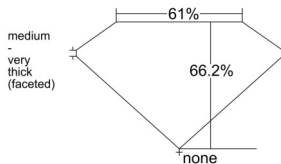

GIA®

FACSIMILE

GIA REPORT 7551183546

Verify this report at GIA.edu

GIA NATURAL DIAMOND DOSSIER®

May 05, 2026
GIA Report Number 7551183546
Shape and Cutting Style ..... Oval Brilliant
Measurements ..... 6.94 x 4.04 x 2.67 mm

GRADING RESULTS

Carat Weight ..... 0.50 carat
Color Grade ..... D
Clarity Grade SI1

ADDITIONAL GRADING INFORMATION

Polish ..... Excellent
Symmetry ..... Excellent
Fluorescence ..... Faint
Clarity Characteristics ..... Feather, Crystal
Inscription(s): GIA 7551183546, MOVÁL®

PROPORTIONS

Profile not to actual proportions

GRADING SCALES

GIA COLOR SCALE		GIA CLARITY SCALE	
COLORLESS	D	VERY VERY SLIGHTLY INCLUDED	FLAWLESS
	E		INTERNALLY FLAWLESS
	F		VVS₁
	G		VVS₂
	H		VS₁
	I		VS₂
	J		SI₁
	K		SI₂
	L		I₁
	M		I₂
NEAR COLORLESS	N	SLIGHTLY INCLUDED	I₃
	O		
	P		
	Q		
FAINT	R		
	S		
	T		
	U		
VERT LIGHT	V		
	W		
	X		
	Y		
LIGHT	Z