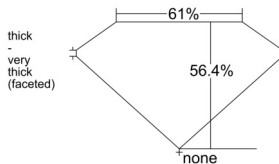

GIA®

FACSIMILE

GIA REPORT 7551186144

Verify this report at GIA.edu

GIA NATURAL DIAMOND DOSSIER®

May 05, 2026
GIA Report Number 7551186144
Shape and Cutting Style ..... Heart Brilliant
Measurements ..... 6.13 x 6.75 x 3.81 mm

GRADING RESULTS

Carat Weight ..... 0.90 carat
Color Grade ..... E
Clarity Grade SI2

ADDITIONAL GRADING INFORMATION

Polish ..... Excellent
Symmetry ..... Excellent
Fluorescence ..... None
Clarity Characteristics ..... Feather
Inscription(s): GIA 7551186144

PROPORTIONS

Profile not to actual proportions

GRADING SCALES

GIA COLOR SCALE		GIA CLARITY SCALE			
COLORLESS	D	VERY VERY SLIGHTLY INCLUDED	FLAWLESS		
	E		INTERNALLY FLAWLESS		
	F		VVS₁		
	NEAR COLORLESS	G	VERY SLIGHTLY INCLUDED	VVS₂	
		H		VS₁	
		FAINT	I	SLIGHTLY INCLUDED	VS₂
			J		SI₁
	LIGHT		K	INCLUDED	SI₂
			L		I₁
			M	I₂	I₃
N					
O		I₃			
P					
Q					
R					
S					
T					
U	I₃				
V					
W					
X					
Y	I₃				
Z