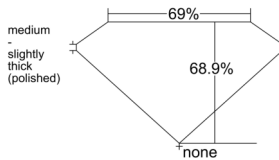

GIA®

FACSIMILE

GIA REPORT 7551190804

Verify this report at GIA.edu

GIA NATURAL DIAMOND DOSSIER®

May 06, 2026
GIA Report Number 7551190804
Shape and Cutting Style ..... **Cut-Cornered Rectangular Modified Brilliant**
Measurements ..... 5.40 x 3.99 x 2.75 mm

GRADING RESULTS

Carat Weight ..... 0.50 carat
Color Grade ..... H
Clarity Grade VS1

ADDITIONAL GRADING INFORMATION

Polish ..... Excellent
Symmetry ..... Excellent
Fluorescence ..... None
Clarity Characteristics ..... Cloud
Inscription(s): GIA 7551190804

PROPORTIONS

Profile not to actual proportions

GRADING SCALES

GIA COLOR SCALE		GIA CLARITY SCALE		
COLORLESS	D	VERY VERY SLIGHTLY INCLUDED	FLAWLESS	
	E		INTERNALLY FLAWLESS	
	F		VS₁	
	G		VS₂	
	NEAR COLORLESS	H	VERY SLIGHTLY INCLUDED	VS₁
		I		VS₂
		J		SI₁
		K		SI₂
	FAINT	L	SLIGHTLY INCLUDED	I₁
		M		I₂
N		I₃		
O				
VERT LIGHT	P	INCLUDED		
	Q			
	R			
	S			
	T			
	U			
	V			
	W			
LIGHT	X			
	Y			
	Z