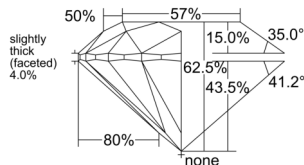

GIA®

FACSIMILE

GIA REPORT

7551196678

Verify this report at GIA.edu

GIA NATURAL DIAMOND DOSSIER®

May 07, 2026
GIA Report Number 7551196678
Shape and Cutting Style ..... Round Brilliant
Measurements ..... 6.15 - 6.17 x 3.85 mm

GRADING RESULTS

Carat Weight ..... 0.90 carat
Color Grade ..... D
Clarity Grade VS2
Cut Grade ..... Excellent

ADDITIONAL GRADING INFORMATION

Polish ..... Excellent
Symmetry ..... Excellent
Fluorescence ..... Strong Blue
Clarity Characteristics ..... Crystal, Cloud
Inscription(s): GIA 7551196678

PROPORTIONS

Profile to actual proportions

GRADING SCALES

GIA COLOR SCALE

COLORESS	D
	E
	F
	G
	H
	I
	J
NEAR COLORESS	K
	L
FAIN	M
	N
	O
	P
VERY LIGHT	Q
	R
	S
	T
	U
	V
	W
	X
	Y
LIGHT	Z

GIA CLARITY SCALE

	FLAWLESS
	INTERNALLY FLAWLESS
VERY VERY SLIGHTLY INCLUDED	VVS₁
	VVS₂
VERY SLIGHTLY INCLUDED	VS₁
	VS₂
SLIGHTLY INCLUDED	SI₁
	SI₂
INCLUDED	I₁
	I₂
	I₃

GIA CUT SCALE

	EXCELLENT
	VERY GOOD
	GOOD
	FAIR
	POOR