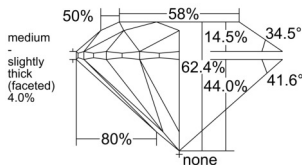

GIA®

FACSIMILE

GIA REPORT 7551202756

Verify this report at GIA.edu

GIA NATURAL DIAMOND DOSSIER®

May 09, 2026
GIA Report Number 7551202756
Shape and Cutting Style ..... Round Brilliant
Measurements ..... 5.07 - 5.09 x 3.17 mm

GRADING RESULTS

Carat Weight ..... 0.50 carat
Color Grade ..... J
Clarity Grade S11
Cut Grade ..... Excellent

ADDITIONAL GRADING INFORMATION

Polish ..... Excellent
Symmetry ..... Excellent
Fluorescence ..... None
Clarity Characteristics ..... Cloud, Crystal
Inscription(s): GIA 7551202756

PROPORTIONS

GRADING SCALES

GIA COLOR SCALE

COLORESS	D
	E
	F
	G
	H
	I
	J
NEAR COLORESS	K
	L
FANIT	M
	N
	O
	P
VERY LIGHT	R
	S
	T
	U
	V
	W
	X
	Y
LIGHT	Z

GIA CLARITY SCALE

FLAWLESS	VERY VERY SLIGHTLY INCLUDED	VS₁	VS₂	SI₁	SI₂	I₁	I₂	I₃	
									FLAWLESS
INTERNALLY FLAWLESS	VERY SLIGHTLY INCLUDED								

GIA CUT SCALE

EXCELLENT
VERY GOOD
GOOD
FAIR
POOR