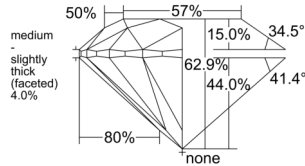

GIA®

FACSIMILE

GIA REPORT 7551203463

Verify this report at GIA.edu

GIA NATURAL DIAMOND DOSSIER®

May 08, 2026
GIA Report Number 7551203463
Shape and Cutting Style ..... Round Brilliant
Measurements ..... 4.52 - 4.54 x 2.85 mm

GRADING RESULTS

Carat Weight ..... 0.36 carat
Color Grade ..... K
Clarity Grade VS1
Cut Grade ..... Excellent

ADDITIONAL GRADING INFORMATION

Polish ..... Excellent
Symmetry ..... Excellent
Fluorescence ..... None
Clarity Characteristics ..... Cloud
Inscription(s): GIA 7551203463

PROPORTIONS

GRADING SCALES

GIA COLOR SCALE	GIA CLARITY SCALE	GIA CUT SCALE	
D	FLAWLESS	EXCELLENT	
E	INTERNALLY FLAWLESS		
F		VVS₁	VERY GOOD
G	VVS₂		
H	VS₁	GOOD	
I	VS₂		
J	SI₁	FAIR	
K	SI₂		
L	I₁	POOR	
M	I₂		
N	I₃		
O			
P			
Q			
R			
S			
T			
U			
V			
W			
X			
Y			
Z