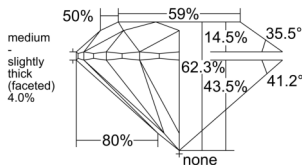

GIA®

FACSIMILE

GIA REPORT

7551205736

Verify this report at GIA.edu

GIA NATURAL DIAMOND DOSSIER®

May 09, 2026
GIA Report Number 7551205736
Shape and Cutting Style ..... Round Brilliant
Measurements ..... 4.27 - 4.29 x 2.66 mm

GRADING RESULTS

Carat Weight ..... 0.30 carat
Color Grade ..... K
Clarity Grade VVS2
Cut Grade ..... Excellent

ADDITIONAL GRADING INFORMATION

Polish ..... Excellent
Symmetry ..... Excellent
Fluorescence ..... None
Clarity Characteristics ..... Feather, Pinpoint
Inscription(s): GIA 7551205736

PROPORTIONS

Profile to actual proportions

GRADING SCALES

GIA COLOR SCALE	GIA CLARITY SCALE	GIA CUT SCALE
COLOURLESS	FLAWLESS	EXCELLENT
D	FLAWLESS	
E	INTERNALLY FLAWLESS	VERY GOOD
F	VVS₁	
G	VVS₂	GOOD
H	VS₁	
I	VS₂	FAIR
J	SI₁	
K	SI₂	POOR
L	I₁	
M	I₂	
N	I₃	
O		
P		
Q		
R		
S		
T		
U		
V		
W		
X		
Y		
Z