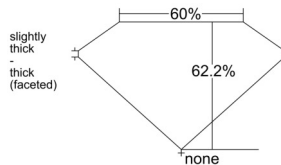

GIA®

FACSIMILE

GIA REPORT

7551207124

Verify this report at GIA.edu

GIA NATURAL DIAMOND DOSSIER®

May 08, 2026
GIA Report Number 7551207124
Shape and Cutting Style ..... Pear Brilliant
Measurements ..... 7.23 x 4.47 x 2.78 mm

GRADING RESULTS

Carat Weight ..... 0.56 carat
Color Grade ..... F
Clarity Grade VVS1

ADDITIONAL GRADING INFORMATION

Polish ..... Excellent
Symmetry ..... Excellent
Fluorescence ..... None
Clarity Characteristics ..... Pinpoint
Inscription(s): GIA 7551207124

PROPORTIONS

Profile not to actual proportions

GRADING SCALES

GIA COLOR SCALE		GIA CLARITY SCALE	
COLORLESS	D	VERY VERY SLIGHTLY INCLUDED	FLAWLESS
	E		INTERNALLY FLAWLESS
	F		VVS₁
	G		VVS₂
	H		VS₁
	I		VS₂
	J		SI₁
	K		SI₂
	L		I₁
	M		I₂
NEAR COLORLESS	N	SLIGHTLY INCLUDED	I₃
	O		
	P		
	Q		
FAINT	R		
	S		
	T		
	U		
VERT LIGHT	V		
	W		
	X		
	Y		
LIGHT	Z