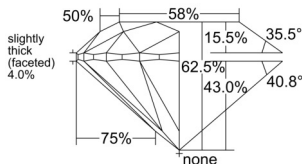

GIA®

FACSIMILE

GIA REPORT 7551207448

Verify this report at GIA.edu

GIA NATURAL DIAMOND DOSSIER®

May 07, 2026
GIA Report Number 7551207448
Shape and Cutting Style ..... Round Brilliant
Measurements ..... 5.36 - 5.40 x 3.37 mm

GRADING RESULTS

Carat Weight ..... 0.61 carat
Color Grade ..... G
Clarity Grade S11
Cut Grade ..... Excellent

ADDITIONAL GRADING INFORMATION

Polish ..... Excellent
Symmetry ..... Excellent
Fluorescence ..... None
Clarity Characteristics..... Cloud, Crystal, Feather
Inscription(s): GIA 7551207448

PROPORTIONS

Profile to actual proportions