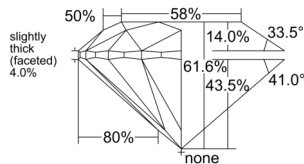

GIA®

FACSIMILE

GIA REPORT

7551226819

Verify this report at GIA.edu

GIA NATURAL DIAMOND DOSSIER®

May 12, 2026
GIA Report Number 7551226819
Shape and Cutting Style ..... Round Brilliant
Measurements ..... 4.43 - 4.44 x 2.73 mm

GRADING RESULTS

Carat Weight ..... 0.33 carat
Color Grade L
Clarity Grade VS1
Cut Grade ..... Excellent

ADDITIONAL GRADING INFORMATION

Polish ..... Excellent
Symmetry ..... Excellent
Fluorescence ..... None
Clarity Characteristics ..... Feather
Inscription(s): GIA 7551226819

PROPORTIONS

Profile to actual proportions

GRADING SCALES

GIA COLOR SCALE

COLORED	D
	E
	F
	G
	H
	I
	J
NEAR COLORLESS	K
	L
FAIN	M
	N
	O
	P
	Q
VERY LIGHT	R
	S
	T
	U
	V
	W
	X
	Y
LIGHT	Z

GIA CLARITY SCALE

FLAWLESS	INTERNAL FLAWLESS	VERY VERY SLIGHTLY INCLUDED	SLIGHTLY INCLUDED	INCLUDED	GIA CLARITY SCALE	
						FLAWLESS
VVS₁	VVS₂	VS₁	VS₂	SI₁	SI₂	
						I₁
I₂	I₃					

GIA CUT SCALE

EXCELLENT
VERY GOOD
GOOD
FAIR
POOR