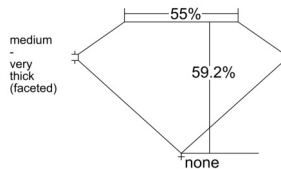

GIA®

FACSIMILE

GIA REPORT 7551247356

Verify this report at GIA.edu

GIA NATURAL DIAMOND DOSSIER®

May 13, 2026
GIA Report Number 7551247356
Shape and Cutting Style ..... Marquise Brilliant
Measurements ..... 6.68 x 3.58 x 2.12 mm

GRADING RESULTS

Carat Weight ..... 0.30 carat
Color Grade ..... F
Clarity Grade VS1

ADDITIONAL GRADING INFORMATION

Polish ..... Excellent
Symmetry ..... Very Good
Fluorescence ..... Faint
Clarity Characteristics..Crystal, Cloud, Indented Natural, Pinpoint
Inscription(s): GIA 7551247356

PROPORTIONS

Profile not to actual proportions

GRADING SCALES

GIA COLOR SCALE		GIA CLARITY SCALE			
COLORLESS	D	VERY VERY SLIGHTLY INCLUDED	FLAWLESS		
	E		INTERNALLY FLAWLESS		
	F	VERY SLIGHTLY INCLUDED	VS₁		
	G		VS₂		
	H		VS₁		
	NEAR COLORLESS	I	SLIGHTLY INCLUDED	VS₂	
		J		SI₁	
		FAINT	K	INCLUDED	SI₂
			L		I₁
			M		I₂
VERT LIGHT	N	INCLUDED	I₃		
	O				
	P				
	Q				
	R				
LIGHT	S				
	T				
	U				
	V				
	W				
X					
Y					
Z