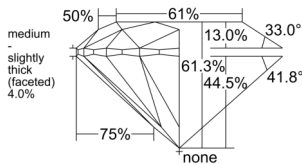

GIA®

FACSIMILE

GIA REPORT

7551249043

Verify this report at GIA.edu

GIA NATURAL DIAMOND DOSSIER®

May 15, 2026
GIA Report Number 7551249043
Shape and Cutting Style ..... Round Brilliant
Measurements ..... 4.94 - 4.98 x 3.04 mm

GRADING RESULTS

Carat Weight ..... 0.46 carat
Color Grade I
Clarity Grade S11
Cut Grade ..... Excellent

ADDITIONAL GRADING INFORMATION

Polish ..... Excellent
Symmetry ..... Excellent
Fluorescence ..... None
Clarity Characteristics ..... Feather
Inscription(s): GIA 7551249043

PROPORTIONS

Profile to actual proportions

GRADING SCALES

GIA COLOR SCALE

COLORED	D
	E
	F
	G
	H
	I
	J
NEAR COLORLESS	K
	L
FAIN	M
	N
	O
	P
VERY LIGHT	Q
	R
	S
	T
	U
	V
	W
	X
	Y
LIGHT	Z

GIA CLARITY SCALE

FLAWLESS	VERY VERY SLIGHTLY INCLUDED	VS₁	VS₂	SI₁	SI₂	I₁	I₂	I₃	
									VERY SLIGHTLY INCLUDED
INTERNALLY FLAWLESS	VERY SLIGHTLY INCLUDED								

GIA CUT SCALE

EXCELLENT
VERY GOOD
GOOD
FAIR
POOR