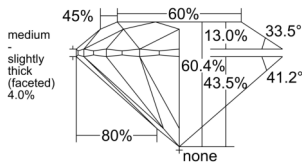

GIA®

FACSIMILE

GIA REPORT

7551283362

Verify this report at GIA.edu

GIA NATURAL DIAMOND DOSSIER®

May 19, 2026
GIA Report Number 7551283362
Shape and Cutting Style ..... Round Brilliant
Measurements ..... 4.40 - 4.42 x 2.66 mm

GRADING RESULTS

Carat Weight ..... 0.31 carat
Color Grade I
Clarity Grade VS1
Cut Grade ..... Excellent

ADDITIONAL GRADING INFORMATION

Polish ..... Excellent
Symmetry ..... Excellent
Fluorescence ..... Faint
Clarity Characteristics..... Crystal, Feather, Needle, Pinpoint
Inscription(s): GIA 7551283362

PROPORTIONS

Profile to actual proportions

GRADING SCALES

GIA COLOR SCALE

COLORLESS	D
	E
	F
	G
	H
	I
	J
NEAR COLORLESS	K
	L
Faint	M
	N
	O
	P
	Q
	R
	S
	T
	U
	V
	W
	X
	Y
Light	Z

GIA CLARITY SCALE

FLAWLESS	FLAWLESS		
		FLAWLESS	
INTERNALLY FLAWLESS	VVS₁		
		VVS₂	
VERY VERY SLIGHTLY INCLUDED	VS₁		
		VS₂	
SLIGHTLY INCLUDED	SI₁		
		SI₂	
INCLUDED	I₁		
		I₂	
			I₃

GIA CUT SCALE

EXCELLENT	VERY GOOD	
		GOOD
FAIR	POOR