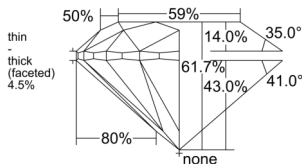

GIA®

FACSIMILE

GIA REPORT 7551283434

Verify this report at GIA.edu

GIA NATURAL DIAMOND DOSSIER®

May 19, 2026
GIA Report Number 7551283434
Shape and Cutting Style ..... Round Brilliant
Measurements ..... 4.69 - 4.71 x 2.90 mm

GRADING RESULTS

Carat Weight ..... 0.40 carat
Color Grade L
Clarity Grade VS1
Cut Grade ..... Very Good

ADDITIONAL GRADING INFORMATION

Polish ..... Excellent
Symmetry ..... Excellent
Fluorescence ..... Faint
Clarity Characteristics..... Cloud, Feather, Indented Natural
Inscription(s): GIA 7551283434

PROPORTIONS

Profile to actual proportions

GRADING SCALES

GIA COLOR SCALE	GIA CLARITY SCALE	GIA CUT SCALE	
D	FLAWLESS	EXCELLENT	
E	INTERNALLY FLAWLESS		
F		VVS₁	VERY GOOD
G	VVS₂		
H	VS₁	GOOD	
I	VS₂		
J	SI₁	FAIR	
K	SI₂		
L	I₁	POOR	
M			
N			
O	I₂		
P			
Q	I₃		
R			
S			
T			
U			
V			
W			
X			
Y			
Z