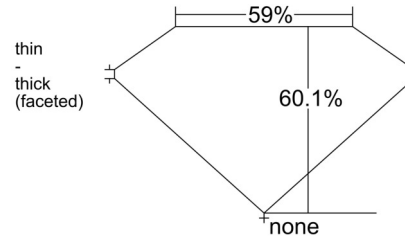

GIA NATURAL DIAMOND GRADING REPORT

May 22, 2026
 GIA Report Number 7551310260
 Shape and Cutting Style Pear Brilliant
 Measurements 8.87 x 5.80 x 3.49 mm

GRADING RESULTS

Carat Weight 1.01 carat
 Color Grade G
 Clarity Grade VS1

Profile not to actual proportions

CLARITY CHARACTERISTICS

KEY TO SYMBOLS*

- Feather
- Pinpoint

* Red symbols denote internal characteristics (inclusions). Green or black symbols denote external characteristics (blemishes). Diagram is an approximate representation of the diamond, and symbols shown indicate type, position, and approximate size of clarity characteristics. All clarity characteristics may not be shown. Details of finish are not shown.