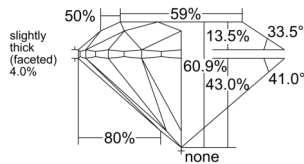

GIA®

FACSIMILE

GIA REPORT

7551311696

Verify this report at GIA.edu

GIA NATURAL DIAMOND DOSSIER®

May 22, 2026
GIA Report Number 7551311696
Shape and Cutting Style ..... Round Brilliant
Measurements ..... 4.72 - 4.76 x 2.89 mm

GRADING RESULTS

Carat Weight ..... 0.40 carat
Color Grade ..... K
Clarity Grade VS1
Cut Grade ..... Excellent

ADDITIONAL GRADING INFORMATION

Polish ..... Very Good
Symmetry ..... Excellent
Fluorescence ..... None
Clarity Characteristics ..... Feather, Cloud
Inscription(s): GIA 7551311696

PROPORTIONS

Profile to actual proportions

GRADING SCALES

GIA COLOR SCALE

COLOREDNESS	D
	E
	F
	G
	H
	I
	J
NEAR COLORLESS	K
	L
Faint	M
	N
	O
	P
	Q
	R
	S
	T
	U
	V
	W
	X
	Y
LIGHT	Z

GIA CLARITY SCALE

FLAWLESS	VERY VERY SLIGHTLY INCLUDED	VS₁	VS₂	VS₁	VS₂	SI₁	SI₂	I₁	I₂	I₃			
											VERY SLIGHTLY INCLUDED	SLIGHTLY INCLUDED	INCLUDED

GIA CUT SCALE

EXCELLENT
VERY GOOD
GOOD
FAIR
POOR