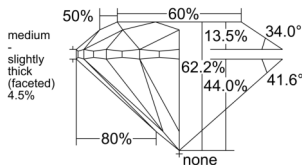

GIA®

FACSIMILE

GIA REPORT 7551317636

Verify this report at GIA.edu

GIA NATURAL DIAMOND DOSSIER®

May 25, 2026
GIA Report Number 7551317636
Shape and Cutting Style ..... Round Brilliant
Measurements ..... 4.87 - 4.91 x 3.04 mm

GRADING RESULTS

Carat Weight ..... 0.45 carat
Color Grade ..... J
Clarity Grade VS1
Cut Grade ..... Excellent

ADDITIONAL GRADING INFORMATION

Polish ..... Excellent
Symmetry ..... Excellent
Fluorescence ..... None
Clarity Characteristics ..... Feather, Pinpoint
Inscription(s): GIA 7551317636

PROPORTIONS

Profile to actual proportions