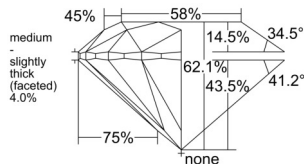

GIA®

FACSIMILE

GIA REPORT

7551326681

Verify this report at GIA.edu

GIA NATURAL DIAMOND DOSSIER®

May 25, 2026
GIA Report Number 7551326681
Shape and Cutting Style ..... Round Brilliant
Measurements ..... 4.74 - 4.76 x 2.95 mm

GRADING RESULTS

Carat Weight ..... 0.41 carat
Color Grade ..... H
Clarity Grade VVS2
Cut Grade ..... Excellent

ADDITIONAL GRADING INFORMATION

Polish ..... Excellent
Symmetry ..... Excellent
Fluorescence ..... None
Clarity Characteristics ..... Feather, Cloud, Pinpoint
Inscription(s): GIA 7551326681

PROPORTIONS

Profile to actual proportions