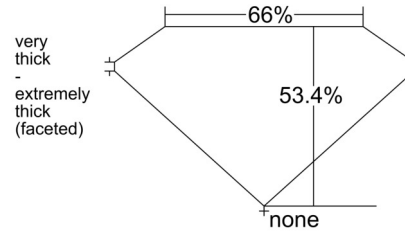

Verify this report at GIA.edu

FACSIMILE

This is a digital representation of the original GIA Report. This representation might not be accepted in lieu of the original GIA Report in certain circumstances. The original GIA Report includes certain security features which are not reproducible on this facsimile.

GIA NATURAL DIAMOND GRADING REPORT

May 25, 2026
GIA Report Number 7551331332
Shape and Cutting Style ..... Marquise Brilliant
Measurements ..... 9.85 x 5.49 x 2.93 mm

GRADING RESULTS

Carat Weight ..... 1.00 carat
Color Grade L
Clarity Grade VS2

ADDITIONAL GRADING INFORMATION

Polish ..... Good
Symmetry ..... Good
Fluorescence ..... None

Inscription(s): GIA 7551331332

Comments: Pinpoints, clouds and surface graining are not shown.

PROPORTIONS

Profile not to actual proportions