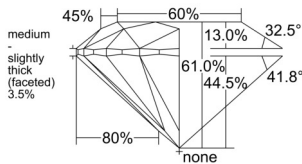

GIA®

FACSIMILE

GIA REPORT 7551331639

Verify this report at GIA.edu

GIA NATURAL DIAMOND DOSSIER®

May 25, 2026
GIA Report Number 7551331639
Shape and Cutting Style ..... Round Brilliant
Measurements ..... 3.96 - 3.98 x 2.42 mm

GRADING RESULTS

Carat Weight ..... 0.23 carat
Color Grade ..... F
Clarity Grade VS2
Cut Grade ..... Excellent

ADDITIONAL GRADING INFORMATION

Polish ..... Excellent
Symmetry ..... Excellent
Fluorescence ..... None
Clarity Characteristics..... Feather, Cloud, Crystal
Inscription(s): GIA 7551331639

PROPORTIONS

Profile to actual proportions