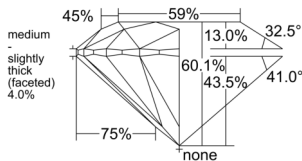

GIA®

FACSIMILE

GIA NATURAL DIAMOND DOSSIER®

May 25, 2026
GIA Report Number 7551334187
Shape and Cutting Style ..... Round Brilliant
Measurements ..... 4.66 - 4.69 x 2.81 mm

GRADING RESULTS

Carat Weight ..... 0.37 carat
Color Grade ..... J
Clarity Grade S11
Cut Grade ..... Excellent

ADDITIONAL GRADING INFORMATION

Polish ..... Excellent
Symmetry ..... Excellent
Fluorescence ..... Faint
Clarity Characteristics ..... Crystal
Inscription(s): GIA 7551334187

GIA REPORT 7551334187

Verify this report at GIA.edu

PROPORTIONS

Profile to actual proportions

GRADING SCALES

GIA COLOR SCALE	GIA CLARITY SCALE	GIA CUT SCALE
COLOREDNESS	FLAWLESS	EXCELLENT
D	INTERNALLY FLAWLESS	
E	VVS₁	VERY GOOD
F		
G	VS₁	GOOD
H		
I	SI₁	FAIR
J		
K	I₁	POOR
L		
M	I₂	
N	I₃	
O		
P		
Q		
R		
S		
T		
U		
V		
W		
X		
Y		
Z