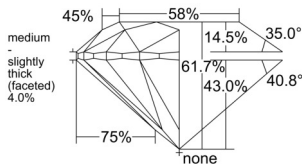

GIA®

FACSIMILE

GIA REPORT 7551335662

Verify this report at GIA.edu

GIA NATURAL DIAMOND DOSSIER®

May 25, 2026
GIA Report Number 7551335662
Shape and Cutting Style ..... Round Brilliant
Measurements ..... 4.90 - 4.92 x 3.03 mm

GRADING RESULTS

Carat Weight ..... 0.45 carat
Color Grade L
Clarity Grade VS1
Cut Grade ..... Excellent

ADDITIONAL GRADING INFORMATION

Polish ..... Excellent
Symmetry ..... Excellent
Fluorescence ..... None
Clarity Characteristics ..... Feather, Cloud
Inscription(s): GIA 7551335662

PROPORTIONS

Profile to actual proportions

GRADING SCALES

GIA COLOR SCALE

COLOREDNESS	D
	E
	F
	G
	H
	I
	J
NEAR COLORLESS	K
	L
FAIN	M
	N
	O
	P
	Q
VERY LIGHT	R
	S
	T
	U
	V
	W
	X
	Y
LIGHT	Z

GIA CLARITY SCALE

VERY VERY SLIGHTLY INCLUDED	FLAWLESS
	INTERNALLY FLAWLESS
VERY SLIGHTLY INCLUDED	VVS₁
	VVS₂
SLIGHTLY INCLUDED	VS₁
	VS₂
INCLUDED	SI₁
	SI₂
	I₁
	I₂
	I₃

GIA CUT SCALE

EXCELLENT
VERY GOOD
GOOD
FAIR
POOR