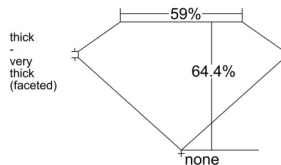

GIA®

FACSIMILE

GIA REPORT

7551338208

Verify this report at GIA.edu

GIA NATURAL DIAMOND DOSSIER®

May 25, 2026
GIA Report Number 7551338208
Shape and Cutting Style ..... Oval Brilliant
Measurements ..... 6.97 x 5.17 x 3.33 mm

GRADING RESULTS

Carat Weight ..... 0.80 carat
Color Grade ..... J
Clarity Grade VS1

ADDITIONAL GRADING INFORMATION

Polish ..... Excellent
Symmetry ..... Very Good
Fluorescence ..... None
Clarity Characteristics ..... Cloud, Pinpoint
Inscription(s): GIA 7551338208

PROPORTIONS

Profile not to actual proportions

GRADING SCALES

GIA COLOR SCALE		GIA CLARITY SCALE			
COLORLESS	D	VERY VERY SLIGHTLY INCLUDED	FLAWLESS		
	E		INTERNALLY FLAWLESS		
	F	VERY SLIGHTLY INCLUDED	VS₁		
	G		VS₂		
	H		VS₁		
	NEAR COLORLESS	I	SLIGHTLY INCLUDED	SI₁	
		J		SI₂	
		FAINT	K	INCLUDED	I₁
			L		I₂
	M		I₃		
N					
VERT LIGHT	O				
	P				
LIGHT	Q				
	R				
	S				
	T				
	U				
	Z