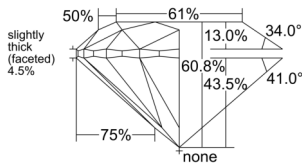

GIA®

FACSIMILE

GIA REPORT

7551345135

Verify this report at GIA.edu

GIA NATURAL DIAMOND DOSSIER®

May 26, 2026
GIA Report Number 7551345135
Shape and Cutting Style ..... Round Brilliant
Measurements ..... 5.66 - 5.71 x 3.45 mm

GRADING RESULTS

Carat Weight ..... 0.70 carat
Color Grade ..... G
Clarity Grade VS2
Cut Grade ..... Excellent

ADDITIONAL GRADING INFORMATION

Polish ..... Excellent
Symmetry ..... Excellent
Fluorescence ..... None
Clarity Characteristics.. Cloud, Crystal, Feather, Indented Natural
Inscription(s): GIA 7551345135

PROPORTIONS

GRADING SCALES

GIA COLOR SCALE	GIA CLARITY SCALE	GIA CUT SCALE	
D	FLAWLESS	EXCELLENT	
E	INTERNALLY FLAWLESS		
F		VVS₁	VERY GOOD
G	VVS₂		
H	VS₁	GOOD	
I	VS₂		
J	SI₁	FAIR	
K	SI₂		
L	I₁	POOR	
M	I₂		
N	I₃		
O			
P			
Q			
R			
S			
T			
U			
V			
W			
X			
Y			
Z