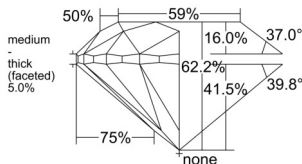

GIA®

FACSIMILE

GIA REPORT 7551345531

Verify this report at GIA.edu

GIA NATURAL DIAMOND DOSSIER®

May 27, 2026
GIA Report Number 7551345531
Shape and Cutting Style ..... Round Brilliant
Measurements ..... 5.57 - 5.59 x 3.47 mm

GRADING RESULTS

Carat Weight ..... 0.70 carat
Color Grade ..... G
Clarity Grade VS1
Cut Grade ..... Good

ADDITIONAL GRADING INFORMATION

Polish ..... Excellent
Symmetry ..... Excellent
Fluorescence ..... None
Clarity Characteristics..... Indented Natural, Pinpoint
Inscription(s): GIA 7551345531

PROPORTIONS

GRADING SCALES

GIA COLOR SCALE	GIA CLARITY SCALE	GIA CUT SCALE	
D	FLAWLESS	EXCELLENT	
E	INTERNALLY FLAWLESS		
F		VVS₁	VERY GOOD
G	VVS₂		
H	VS₁	GOOD	
I	VS₂		
J	SI₁	FAIR	
K	SI₂		
L	I₁	POOR	
M			
N			
O	I₂		
P			
Q			
R	I₃		
S			
T			
U			
V			
W			
X			
Y			
Z