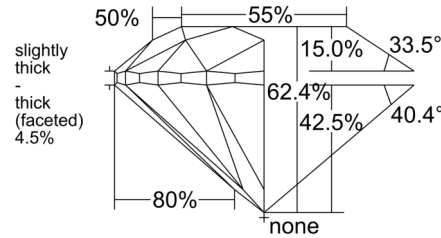

GIA NATURAL DIAMOND GRADING REPORT

May 27, 2026  
 GIA Report Number ..... 7551356433  
 Shape and Cutting Style ..... Round Brilliant  
 Measurements ..... 6.30 - 6.40 x 3.96 mm

GRADING RESULTS

Carat Weight ..... 1.00 carat  
 Color Grade ..... H  
 Clarity Grade ..... SI1  
 Cut Grade ..... Very Good

PROPORTIONS

Profile to actual proportions

CLARITY CHARACTERISTICS

KEY TO SYMBOLS\*

- Crystal
- ◡ Indented Natural
- ~ Feather
- ☉ Cloud
- \\ Needle

\* Red symbols denote internal characteristics (inclusions). Green or black symbols denote external characteristics (blemishes). Diagram is an approximate representation of the diamond, and symbols shown indicate type, position, and approximate size of clarity characteristics. All clarity characteristics may not be shown. Details of finish are not shown.