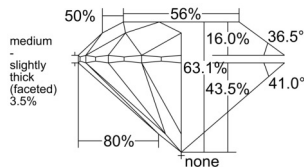

GIA®

FACSIMILE

GIA REPORT

7551383421

Verify this report at GIA.edu

GIA NATURAL DIAMOND DOSSIER®

May 29, 2026
GIA Report Number 7551383421
Shape and Cutting Style ..... Round Brilliant
Measurements ..... 4.25 - 4.27 x 2.69 mm

GRADING RESULTS

Carat Weight ..... 0.30 carat
Color Grade ..... E
Clarity Grade VS1
Cut Grade ..... Excellent

ADDITIONAL GRADING INFORMATION

Polish ..... Very Good
Symmetry ..... Very Good
Fluorescence ..... None
Clarity Characteristics ..... Feather, Pinpoint
Inscription(s): GIA 7551383421

PROPORTIONS

Profile to actual proportions

GRADING SCALES

GIA COLOR SCALE

COLORLESS	D
	E
	F
	G
	H
	I
	J
NEAR COLORLESS	K
	L
Faint	M
	N
	O
	P
Very Light	Q
	R
	S
	T
	U
	V
Light	W
	X
	Y
	Z

GIA CLARITY SCALE

FLAWLESS	VERY VERY SLIGHTLY INCLUDED	VS₁	VS₂	VS₁	VS₂	SL₁	SL₂	I₁	I₂	I₃					
											FLAWLESS	INTERNALLY FLAWLESS	VERY SLIGHTLY INCLUDED	SLIGHTLY INCLUDED	INCLUDED

GIA CUT SCALE

EXCELLENT
VERY GOOD
GOOD
FAIR
POOR