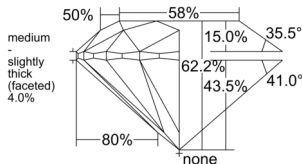

GIA®

FACSIMILE

GIA REPORT 7551397645

Verify this report at GIA.edu

GIA NATURAL DIAMOND DOSSIER®

June 03, 2026
GIA Report Number 7551397645
Shape and Cutting Style ..... Round Brilliant
Measurements ..... 4.56 - 4.60 x 2.85 mm

GRADING RESULTS

Carat Weight ..... 0.37 carat
Color Grade ..... J
Clarity Grade VS1
Cut Grade ..... Excellent

ADDITIONAL GRADING INFORMATION

Polish ..... Excellent
Symmetry ..... Excellent
Fluorescence ..... None
Clarity Characteristics ..... Crystal
Inscription(s): GIA 7551397645

PROPORTIONS

GRADING SCALES

GIA COLOR SCALE

COLOREDNESS	D
	E
	F
	G
	H
	I
	J
NEAR COLORLESS	K
	L
Faint	M
	N
	O
	P
	Q
	R
	S
	T
	U
	V
	W
	X
	Y
Light	Z

GIA CLARITY SCALE

FLAWLESS	INTERNAL FLAWLESS	VERY VERY SLIGHTLY INCLUDED	VERY SLIGHTLY INCLUDED	SLIGHTLY INCLUDED	INCLUDED	FLAWLESS
						VVS₁
VVS₂	VS₁	VS₂	SI₁	SI₂	I₁	I₂
						I₃

GIA CUT SCALE

EXCELLENT
VERY GOOD
GOOD
FAIR
POOR