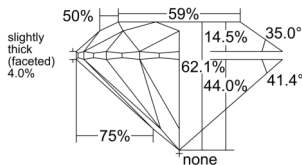

GIA®

FACSIMILE

GIA REPORT 7551407505

Verify this report at gia.edu

GIA NATURAL DIAMOND DOSSIER®

June 02, 2026
GIA Report Number 7551407505
Shape and Cutting Style ..... Round Brilliant
Measurements ..... 4.73 - 4.75 x 2.94 mm

GRADING RESULTS

Carat Weight ..... 0.41 carat
Color Grade ..... F
Clarity Grade S11
Cut Grade ..... Excellent

ADDITIONAL GRADING INFORMATION

Polish ..... Excellent
Symmetry ..... Excellent
Fluorescence ..... None
Clarity Characteristics ..... Crystal, Feather
Inscription(s): GIA 7551407505

PROPORTIONS

Profile to actual proportions